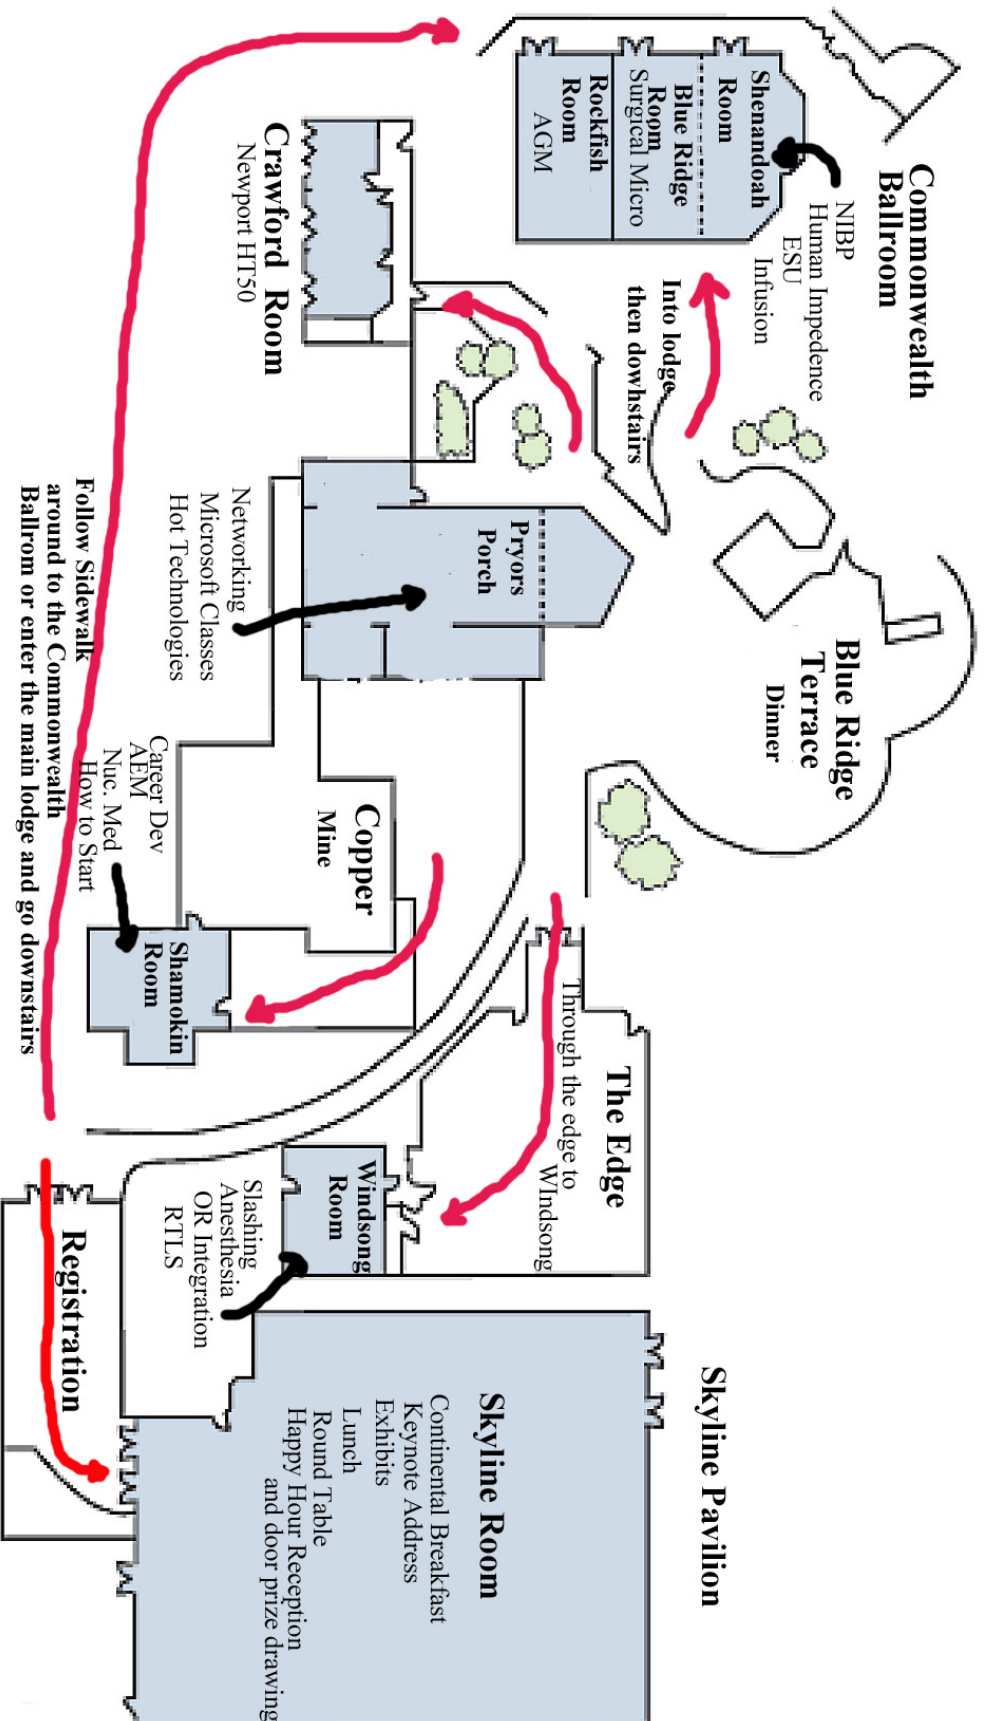

2010 VBA Annual Meeting Event Locations

The Dome
 Mountain Top Madness